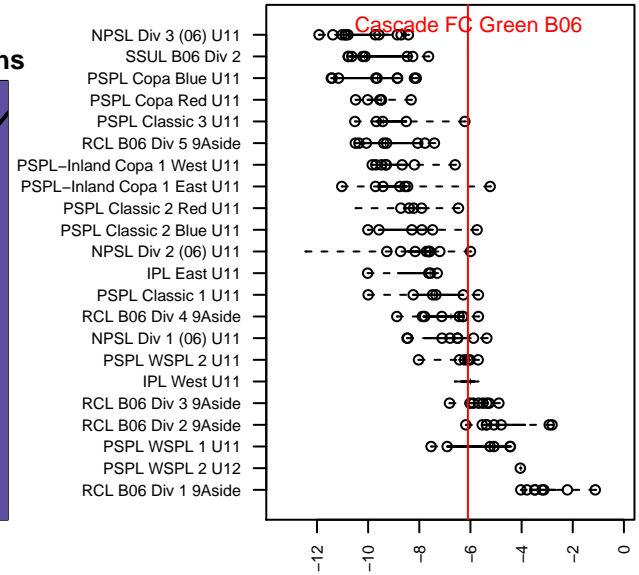

Cascade FC Green B06

Cascade FC
 North Bend, WA
 B06 total strength=680
 attack=0.87 defense=0.5
 fall league = PSPL WSPL 2 U11
 spr league = Spr PSPL SuperLeague 1 U11

alt names used:
 SNOQUALMIE VALLEY YOUTH CASCADE FC
 Cascade FC B06 Green
 Cascade FC B06 Green
 Cascade FC B06 Green
 Cascade FC B06 Green
 CASCADE FC B06 GREEN (WA)

Venues played:
 2016 Starfire Spring Classic BU11 Gold
 2016 KITG BU11 Green
 2016 Bend Premier Cup Darlington Nagbe (Go
 2016 PSPL WSPL 2 U11
 2016 PacNW Winter Classic Premier II U12
 2016 Spr PSPL SuperLeague 1 U11
 2016 WA Cup U11 Gold U11

**attack and defense variance (black dot)
relative to other teams
and top 10 in region**

**attack and defense rating
relative to others at age
and all opponents in last 13 months**

Performance relative to 13 month average