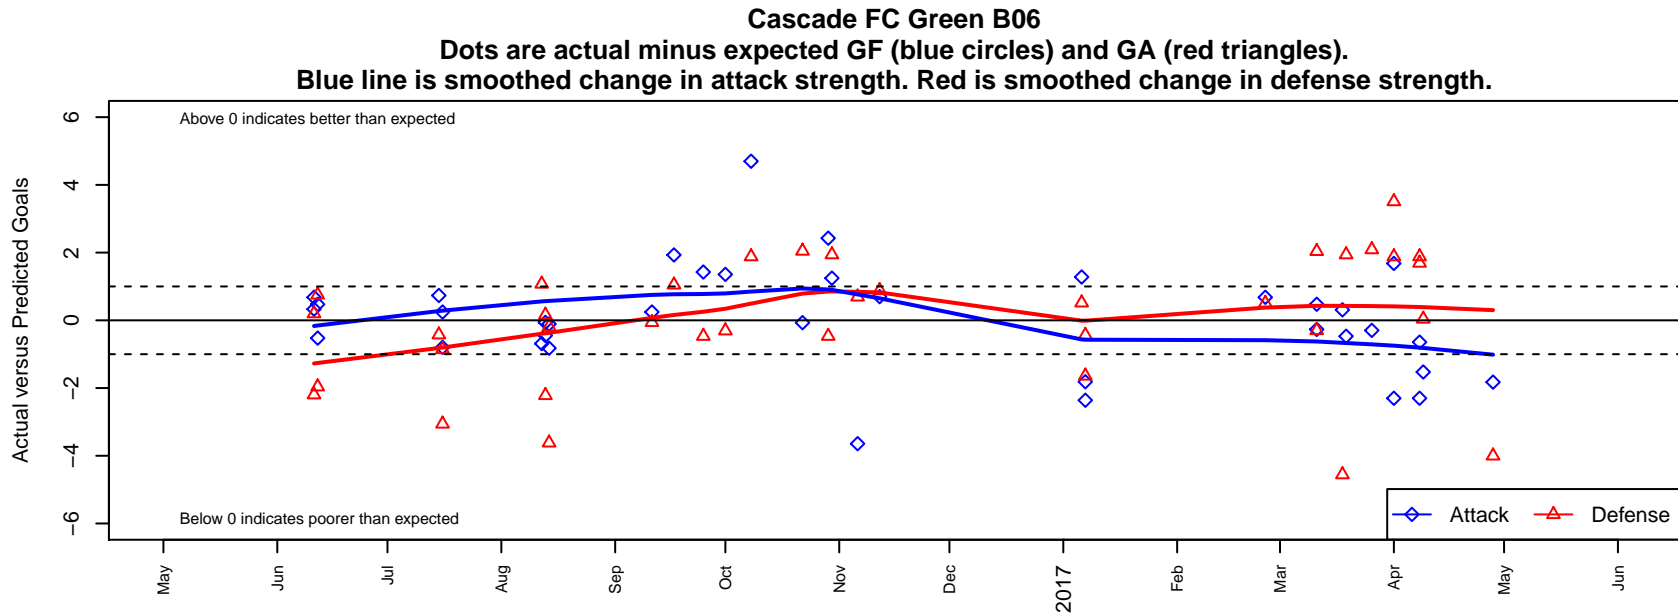

Cascade FC Green B06

Cascade FC
 North Bend, WA
 B06 total strength=680
 attack=0.87 defense=0.5
 fall league = PSPL WSPL 2 U11
 spr league = Spr PSPL SuperLeague 1 U11

alt names used:
 SNOQUALMIE VALLEY YOUTH CASCADE FC
 Cascade FC B06 Green
 Cascade FC B06 Green
 Cascade FC B06 Green
 Cascade FC B06 Green
 CASCADE FC B06 GREEN (WA)

**attack and defense variance (black dot)
relative to other teams
and top 10 in region**

**attack and defense rating
relative to others at age
and all opponents in last 13 months**

Performance relative to 13 month average